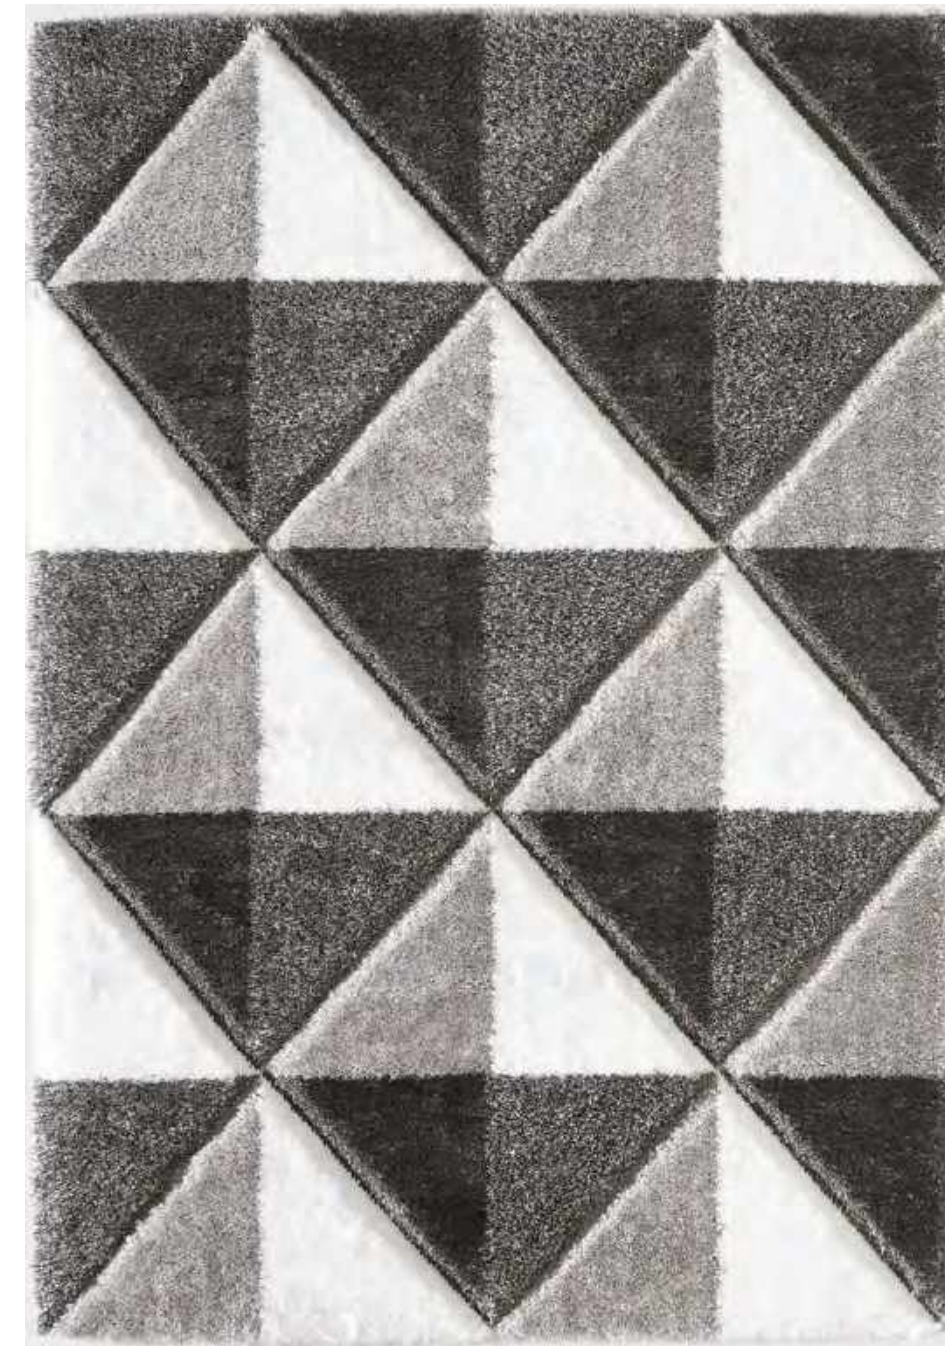

CHICAGO

Add an extra dimension to your home decor selection with the Chicago collection, featuring an array of stunning hand carved area rugs to elevate your customers' unique style. Geometric and abstract patterns in a palette of tonal neutrals features vivid blue and red accents for a dynamic and welcoming addition to any room. The polypropylene pile is soft and luxurious, and each design is hand-carved for added depth and texture. Perfect for a wide range of decor styles, these beautifully woven area rugs will do well in any area of the home - even places with high traffic and spill risk.

- 100% Super Soft Polyester
- 4 Colors
- Thick 40 mm (1.5 inch) Pile Height
- Hand Carved Accents
- Power Loomed

Made in Turkey

NATCO HOME®